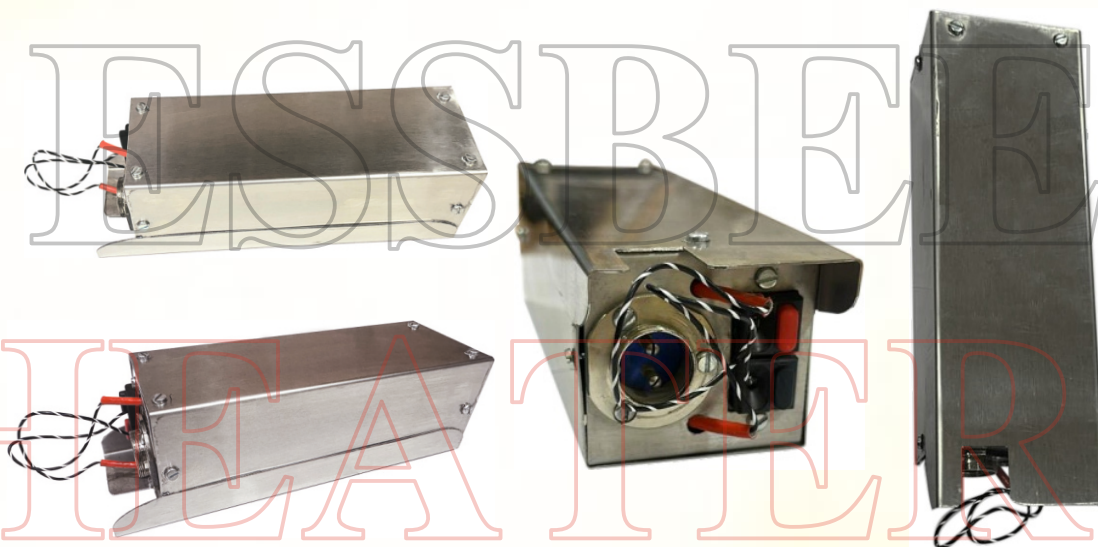

KNIFE HEATERS BOX

ESS BEE Knife heater box electric heaters heat separate rubber cutting knives, trim blades, burn-in knives, and other tools requiring heat for efficient performance. They allow increased flexibility and safer operation than an all-in-one corded heating tools due to no restriction areas of work and no tangled cords. Safety is increased further with a perforated guard to prevent contact with heater surfaces. ESS BEE heater comes to full heat in a few minutes and maintains a constant heat, which can be controlled by thermostat. The Knife Heater has access from the front and rear for increased productivity and can hold unto 6, 8" square knives. FEATURES UL-Listed — safety tested and certified by Underwriters Laboratories, Inc. Heaters come to full heat quickly and maintain constant heat. Oven is accessible from front and back for multiple tool heating.